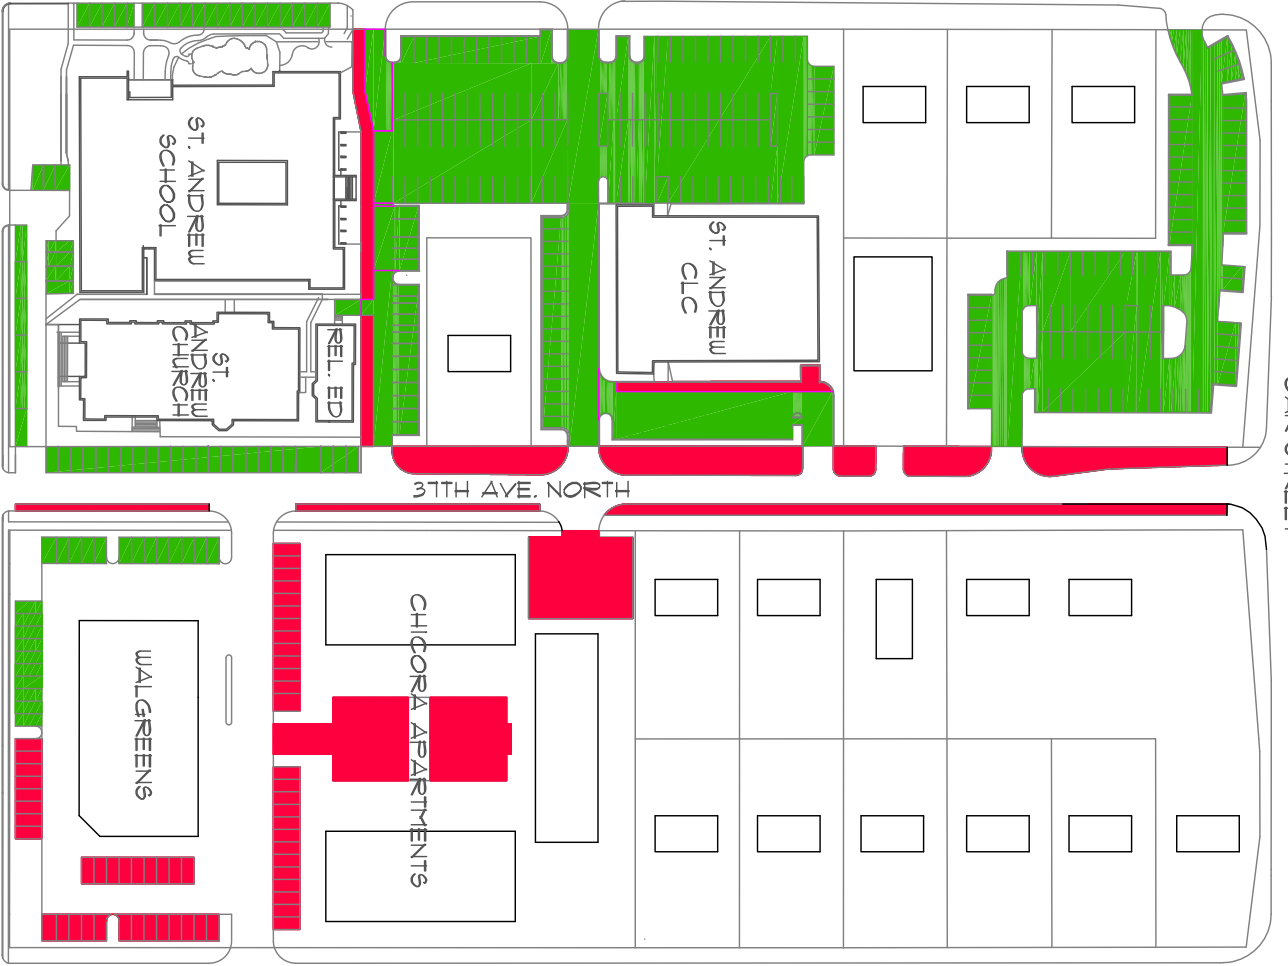

36TH AVE. NORTH

37TH AVE. NORTH

38TH AVE. NORTH

OAK STREET

Hwy 17 (North Kings Hwy)

PARKING ALLOWED

NO PARKING (CAR WILL BE TOWED)