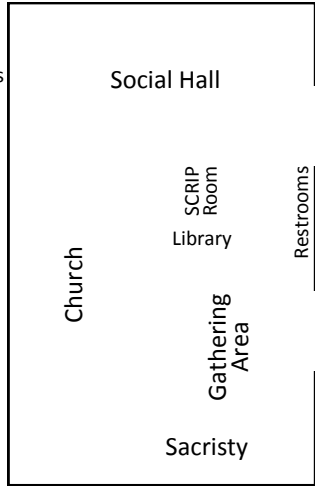

St. Patrick Parish & School

SVDP
Food
Pantry

Fish Fries
Chicken Dinners
Knights
Cub Scouts
Exercise
Activities

Worship
Confession

Rectory Mtg. Rm.
Conf. Rm.
Bible Study
Quilters
Crocheters
Young Again

(P) = Parking
 = Entrance

W. 4th St.

Church St.
Entrance

Dairy Queen

Exit

Mar-Le Dr.

← To I-70 & Hwy Z

(P)

(P)