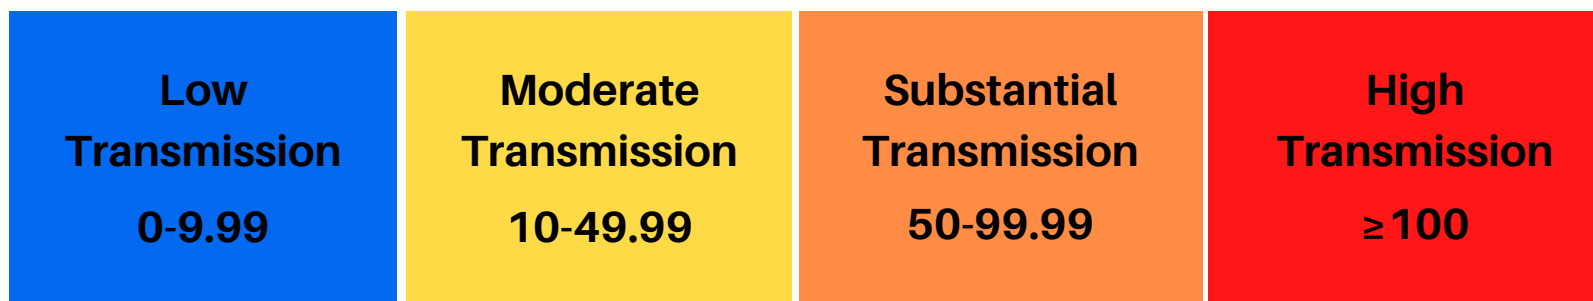

COVID-19 COMMUNITY TRANSMISSION LEVELS

Updated: Friday, August 20, 2021

Information may vary from date posted. CDC updates data daily by 6 pm MST.

Ada County → **High**

Boise County → **High**

Elmore County → **High**

Valley County → **High**

Total new cases per 100,000 persons in the past 7 days.

Source: covid.cdc.gov/covid-data-tracker/#county-view