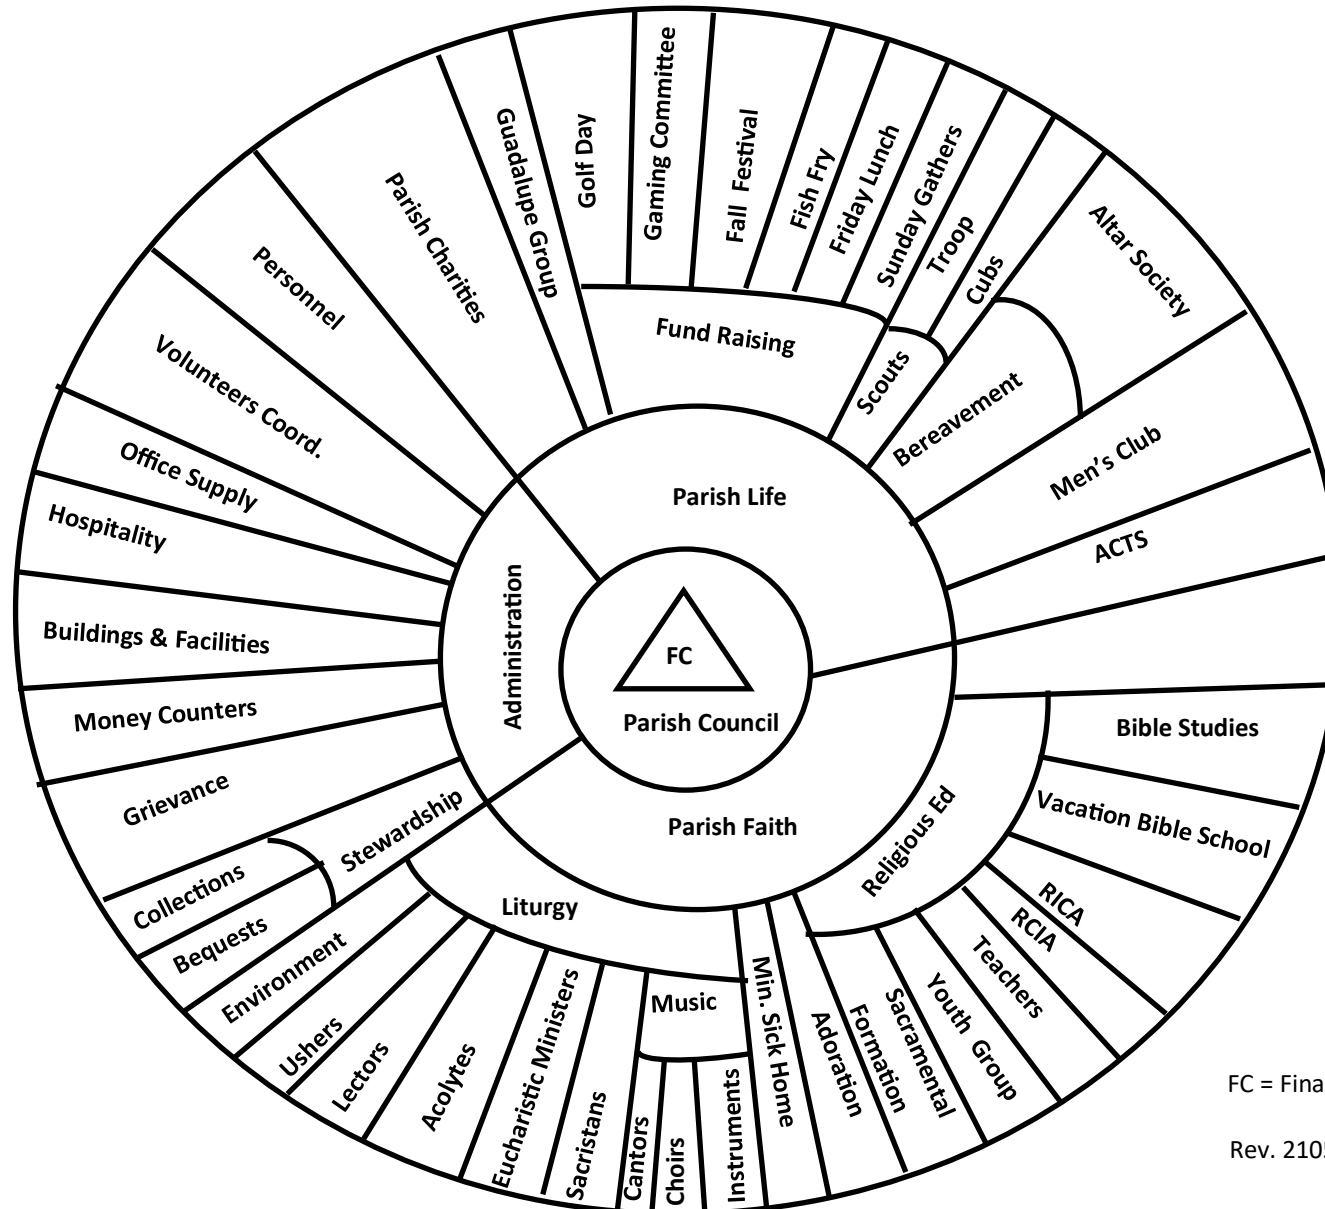

# THE CHURCH OF THE ANNUNCIATION

## Parish Chart

FC = Finance Council

Rev. 210511