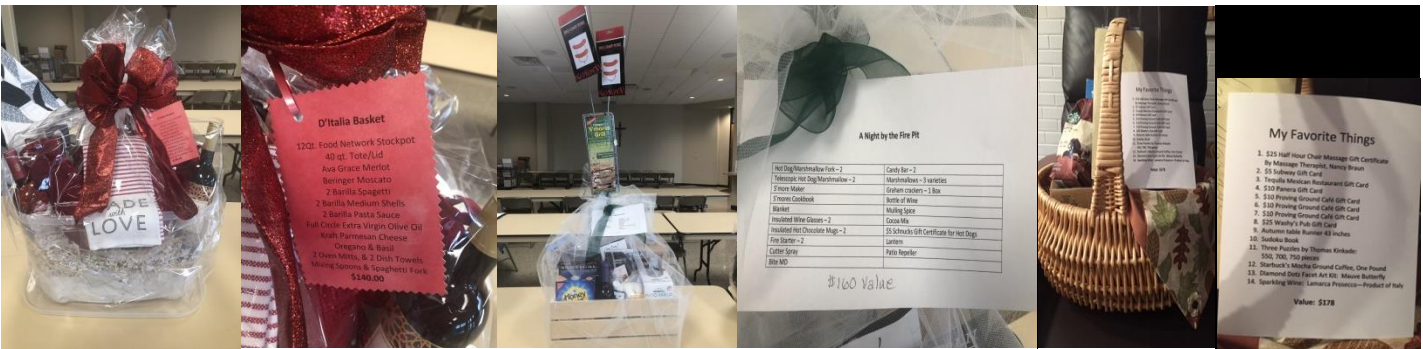

# ICCCW Fall Quilt Raffle and Basket Raffle

1<sup>st</sup> Prize Queen Quilt    2<sup>nd</sup> Prize Afghan    Hello Beautiful Basket    Family Games Basket    Family Games List    Good Morning!

D'Italia Basket    D'Italia List    A Night Around the Fire Pit Basket    A Night Around the Fire Pit List    My Favorite Things Basket and List

Shelter in Place Basket    Shelter in Place List    Lavender Basket    Lavender List

**ICCCW Fall 2020 Quilt and Basket Raffle**

Quilt Raffle Tickets: 1 for \$1/6 for \$5  
 Basket Raffle Tickets: 1 for \$1/6 for \$5/  
 15 for \$10