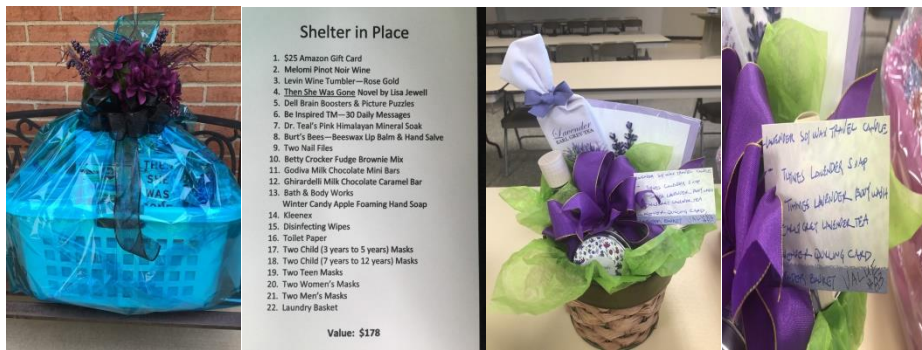

# ICCCW Fall Quilt Raffle and Basket Raffle

1<sup>st</sup> Prize Queen Quilt    2<sup>nd</sup> Prize Afghan    Hello Beautiful Basket    Family Games Basket    Family Games List    Good Morning!

D'Italia Basket    D'Italia List    A Night Around the Fire Pit Basket    A Night Around the Fire Pit List    My Favorite Things Basket and List

Shelter in Place Basket    Shelter in Place List    Lavender Basket    Lavender List

**ICCCW Fall 2020 Quilt and Basket Raffle**

Quilt Raffle Tickets: 1 for \$1/6 for \$5  
 Basket Raffle Tickets: 1 for \$1/6 for \$5/  
 15 for \$10