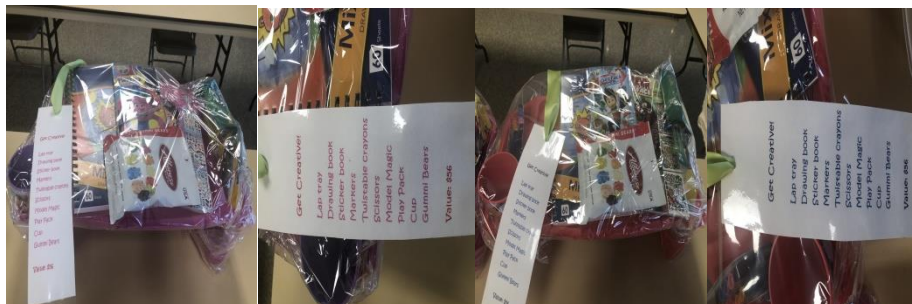

Girl Get Creative Basket   Girl Get Creative List   Boy Get Creative Basket   Boy Get Creative List