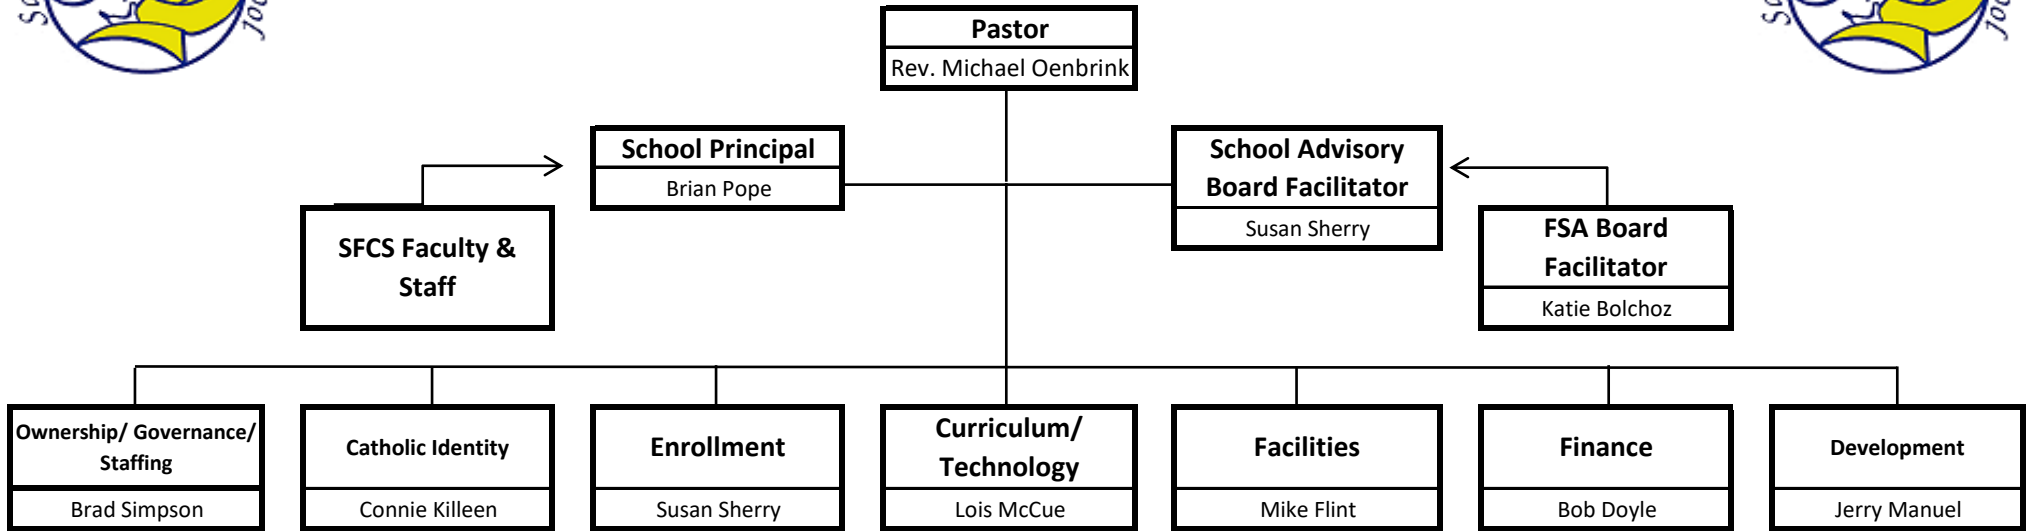

SFCS School Advisory Board	
Pastor	Fr. Michael Oenbrink
Pastor Holy Family	Rev. Ron Farrell
Facilitator	Susan Sherry
Co - Facilitator	Mike Flint
Member	Robert Doyle
Member	Connie Killeen
Member	Lois McCue
Member	Jerry Manuel
Member	Kelly Jolley
Member	Brad Simpson
FSA Rep	Katie Bolchoz

FSA Board	
Katie Bolchoz	Chairperson
Jaime Fenstermaker	Co-Chair
Meredith Johnson	Secretary
Liz Castrillon	Treasurer
Laura Wolf	FFF Chairperson
Lauren Reilley	Gala Chairperson
	Board Member
Lori Jenkins	Board Member
Tina Rohr	Board Member
Sara Boyden	Board Member
Jen Kowalke	Board Member