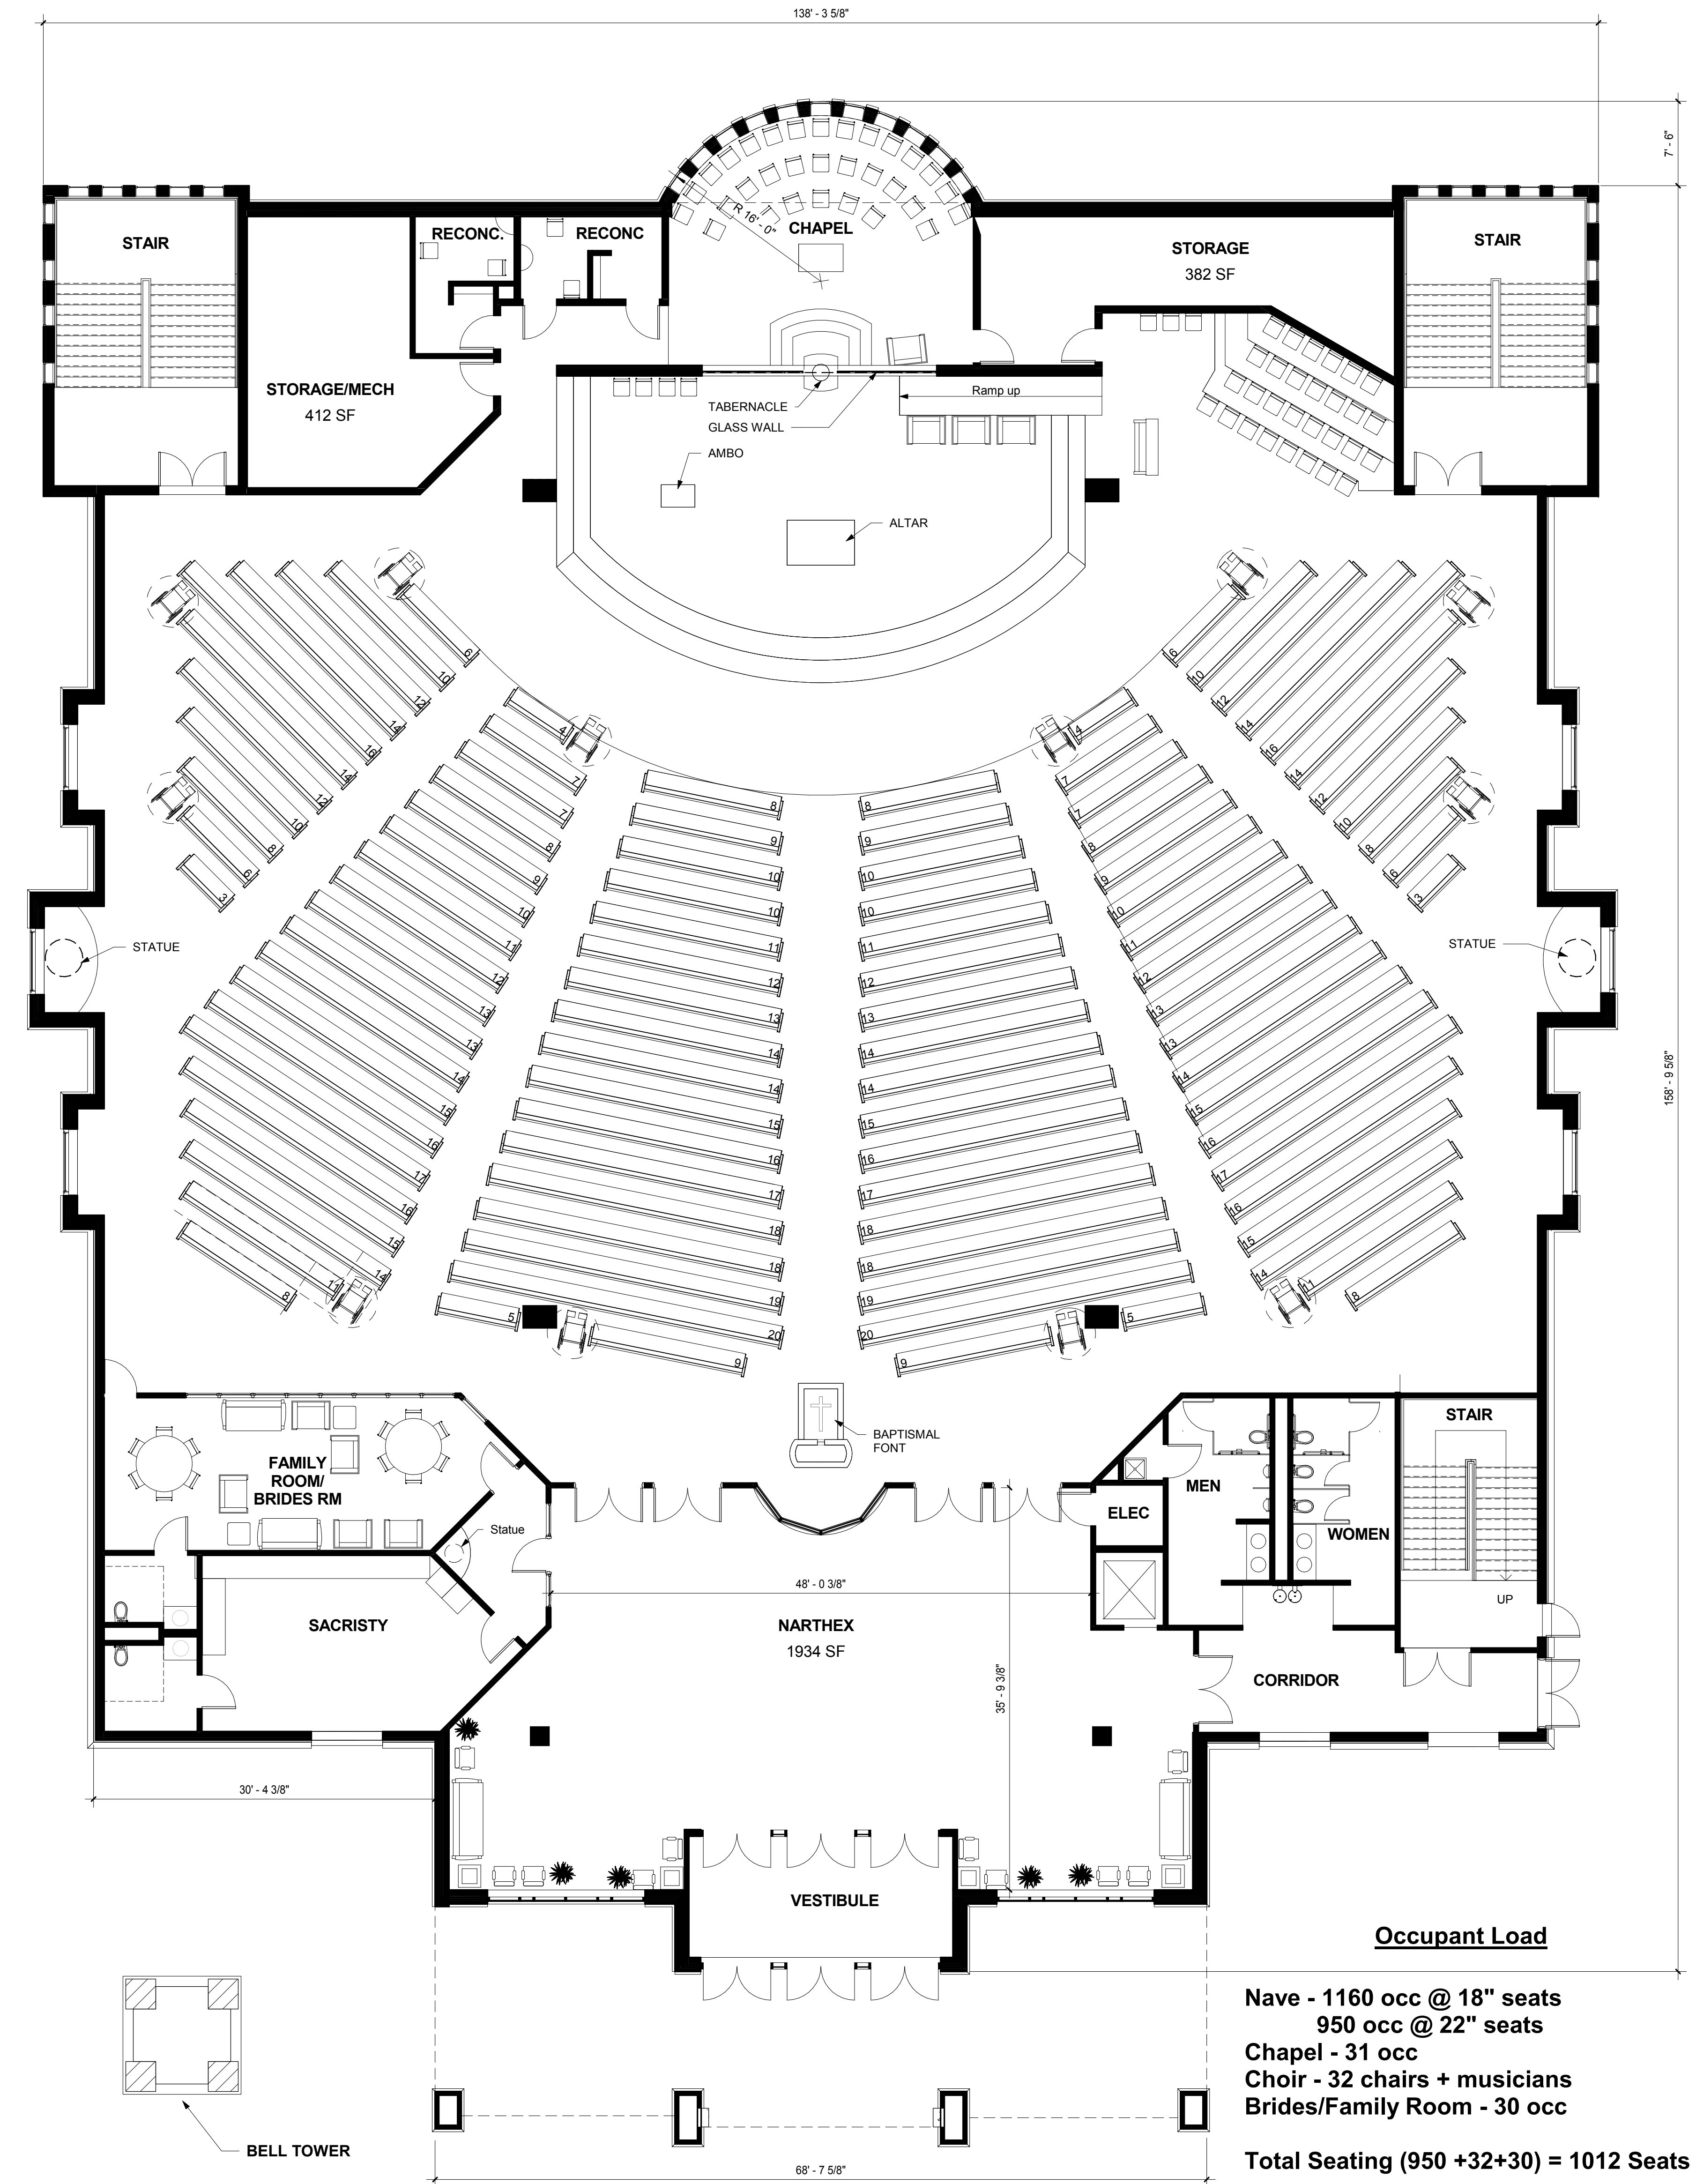

LOWER LEVEL

MAIN LEVEL

Occupant Load

- Nave - 1160 occ @ 18" seats
950 occ @ 22" seats
- Chapel - 31 occ
- Choir - 32 chairs + musicians
- Brides/Family Room - 30 occ

Total Seating (950 + 32 + 30) = 1012 Seats

19,570 s.f 1/2 Overhang 575 s.f. = 20,145 s.f.