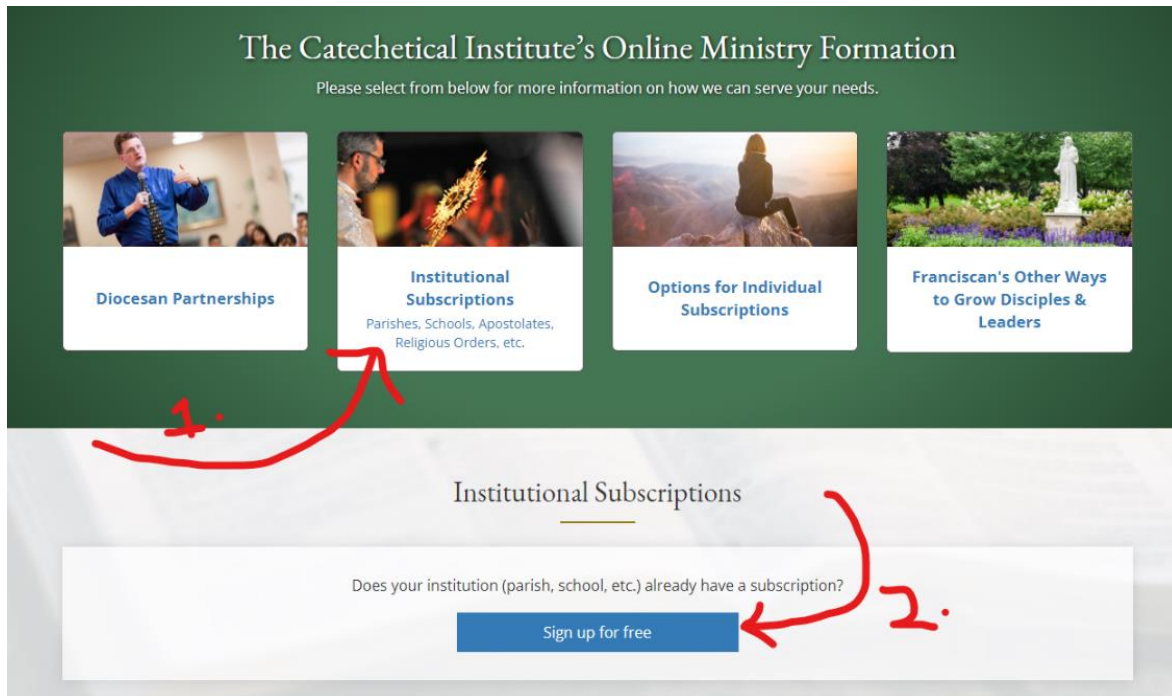

Instructions for accessing the *Catechetical Institute* workshops

Go to Franciscanathome.com. Scroll down and click the “Institutional Subscriptions” button and then “Sign up for free”

Enter your email and password, complete the next page of information and click “Create Account” at the bottom