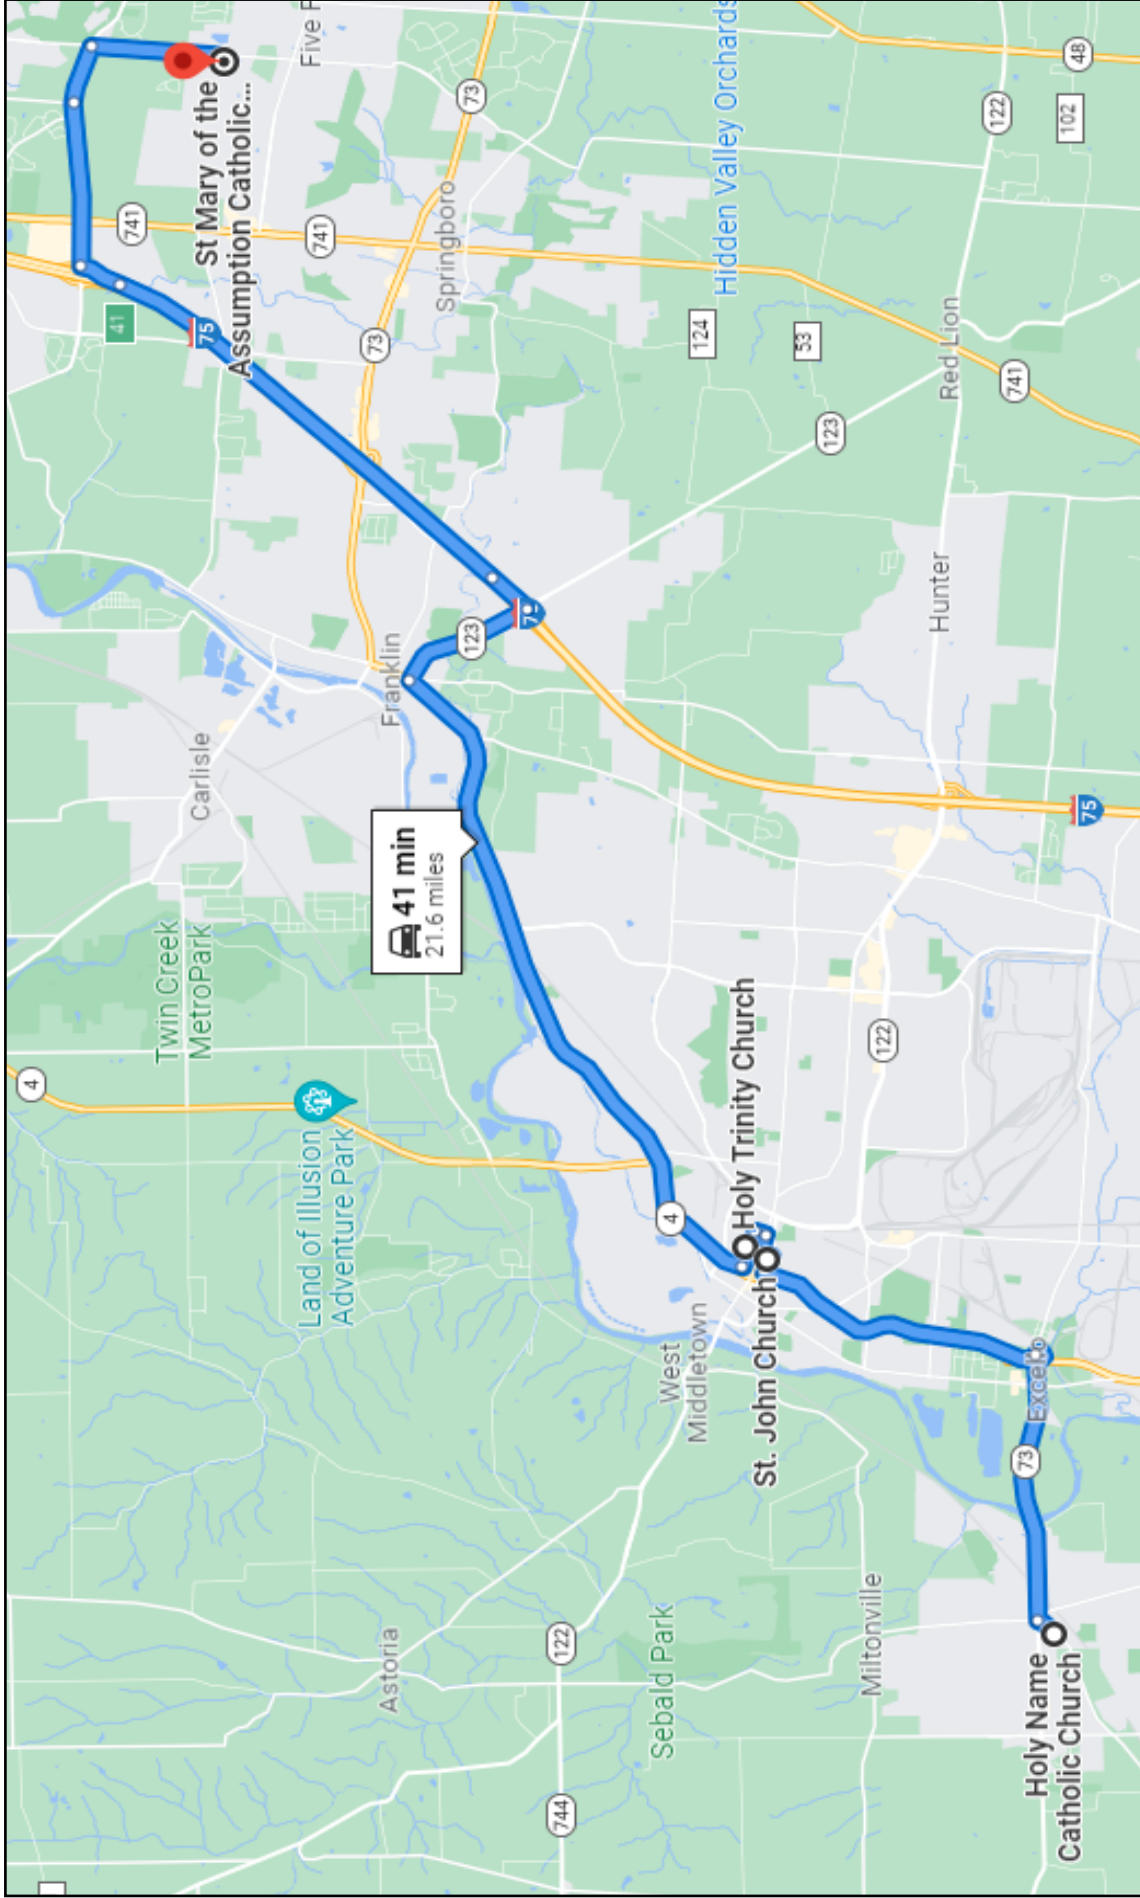

LET YOUR VOICE BE HEARD!

Please provide your feedback on the Families of Parishes below or at BeaconsAOC.org.

Your feedback must be received no later than Wednesday, October 20th.

**Drop your comments in the collection baskets or at the parish office or mail them to:
Beacons of Light, c/o Archdiocese of Cincinnati, 100 East Eighth St, Cincinnati OH 45202**

Your name (required):

Your address (required):

Holy Name Trenton to St. Mary of the Assumption
 41 minutes 21.6 miles

Holy Family Parish to Holy Name Trenton
 15 minutes 5.7 miles

Holy Family Parish to St. Mary of the Assumption
 29 minutes 15.5 miles