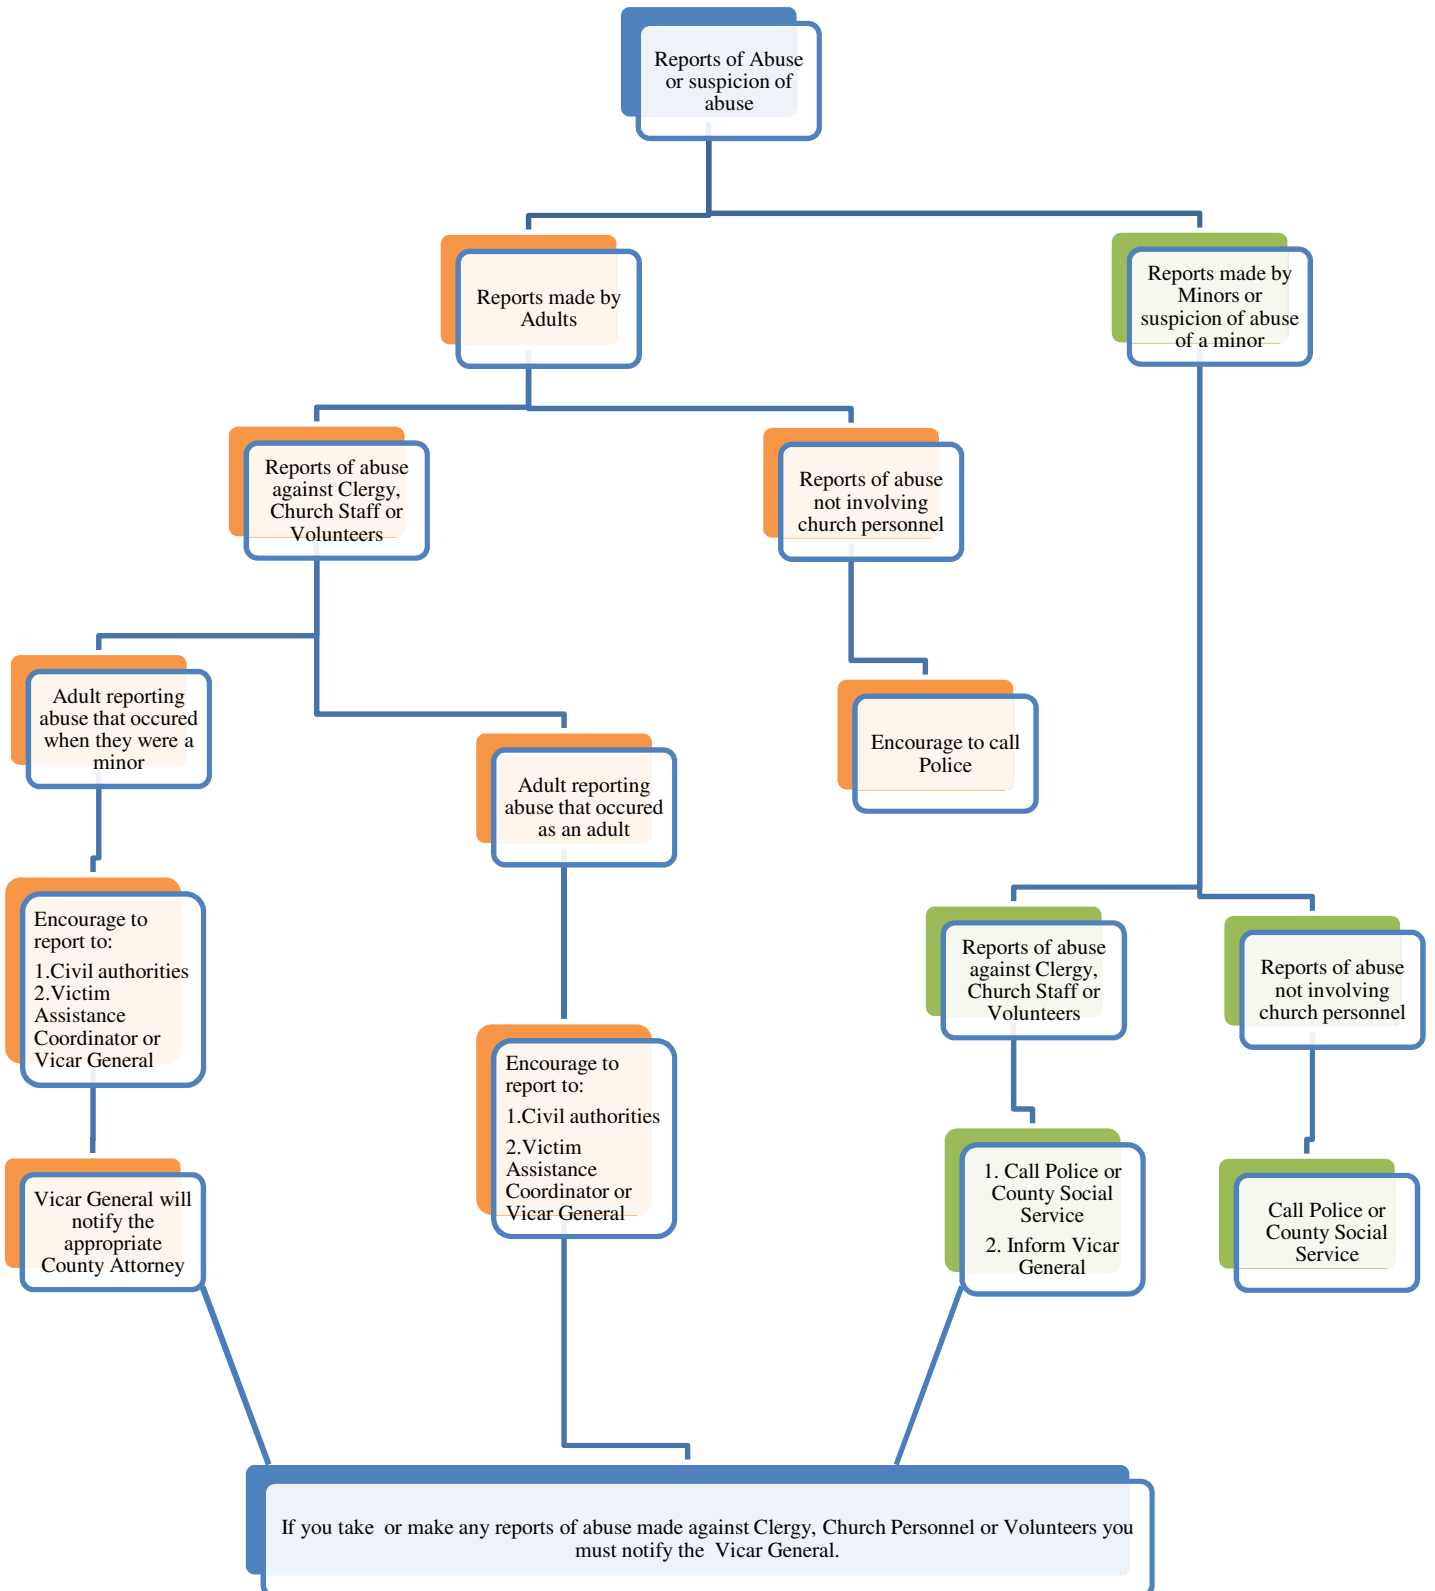

FLOW CHART ON ABUSE REPORTING FOR CLERGY, CHURCH PERSONNEL AND CHURCH VOLUNTEERS IN THE DIOCESE OF DULUTH

If you take or make any reports of abuse made against Clergy, Church Personnel or Volunteers you must notify the Vicar General.