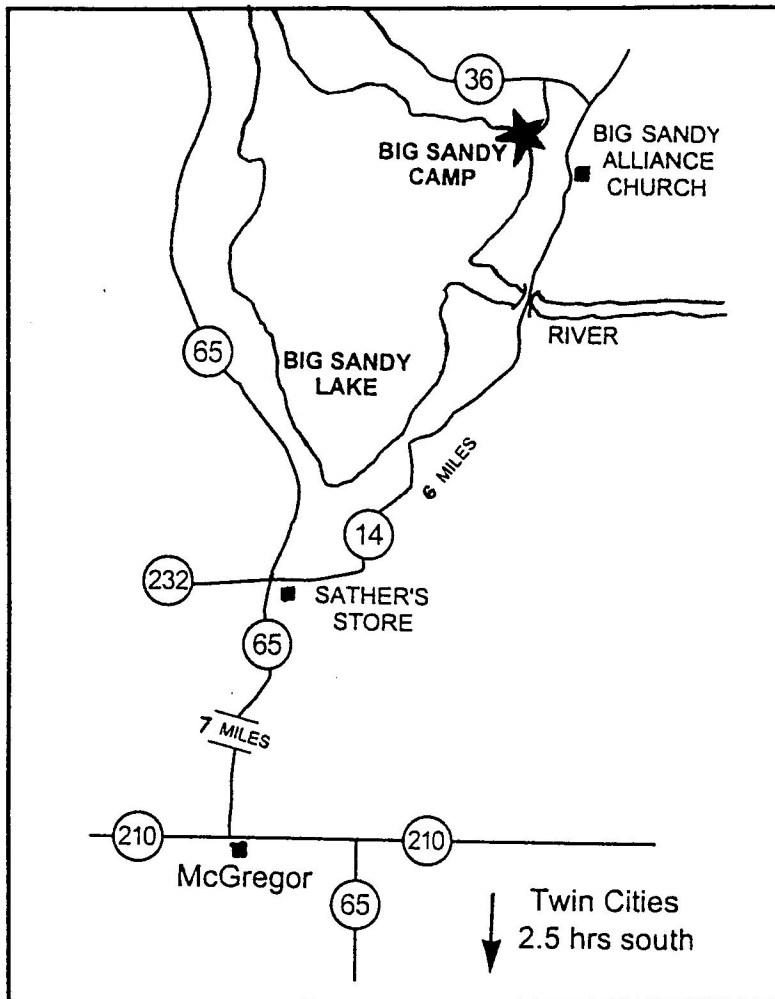

Directions to Big Sandy Camp & Retreat Center

Go 7 miles north of McGregor, Minnesota on Highway 65. Turn east (right) at Sather's Store onto County Road 14 and proceed approximately 6 miles. Turn left $\frac{1}{4}$ mile beyond Big Sandy Alliance Church onto County Road 36. Proceed $\frac{1}{4}$ mile and turn left onto Old County Road 14. Signs will indicate the route to Big Sandy Camp.