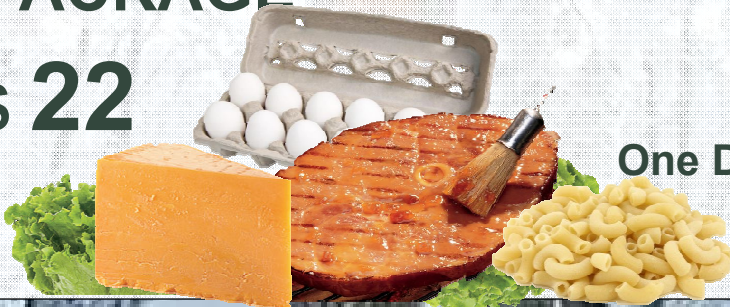

JANUARY 2019

Orders Due: Noon, January 4.
Order Pickup: 8-9 a.m., January 19

VALUE PACKAGE

\$ 22

ORDER AS MANY AS YOU LIKE

Chicken Thighs, more than 3 lbs
Freshly Frozen Ground Beef, 1 lb
Thick-Cut Ham Steak, 1 ¼ lb
Wisconsin Cheddar Cheese 1 lb
One Dozen Eggs, & 1 lb of elbow macaroni
Plus 8-10 pounds of fresh fruits and vegetables!

ALL SPECIALS ARE LIMITED!

CHICKEN WINGS

GOLDEN BROWN, SEASONED,
JUST HEAT & SERVE
10 POUNDS
(2-5 LB BAGS)

\$25

LIMITED

\$24

BREADED SHRIMP

A 4 POUND BOX,
OVENABLE

STEAK BOX

6-8 OUNCE STEAKS

\$21

LIMITED

\$19

PERSONAL PIZZA

A BOX OF 20
5" PEPPERONI
PIZZAS

SHARE grows **STRONGER** with **EVERY PURCHASE**