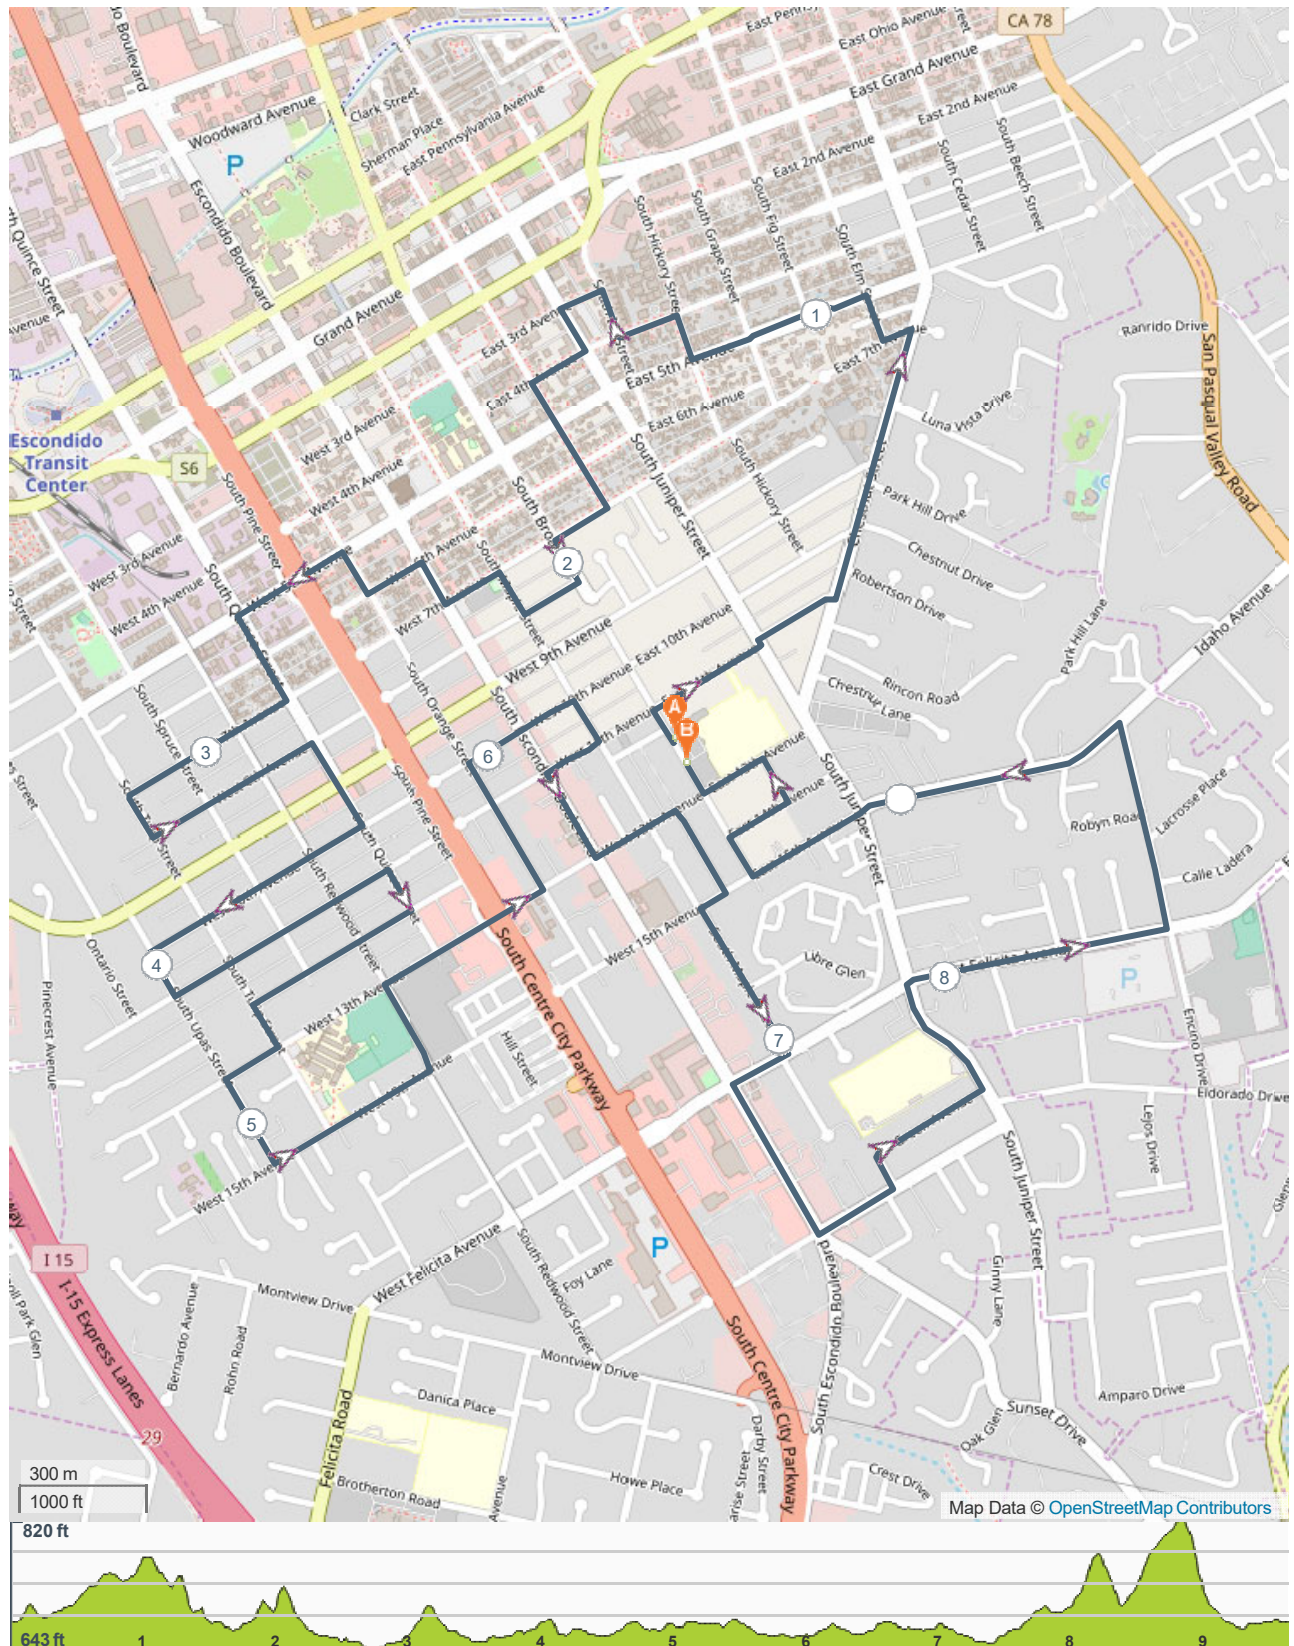

Corpus Christi

Eucharistic Procession

On Thursday, June 11th, Father Scott and Father Manuel traveled through the streets of Escondido with the Blessed Sacrament, beginning at 4:00 pm. They began on the outside of the route below and continued towards the center of the parish.

Procession Route

Route Directions

No	Miles	Turn	Directions
1	0.000		St. Mary Catholic Church
2	0.003	→	Turn RIGHT on South Broadway
3	0.059	→	Turn RIGHT on East 11th Avenue
4	0.243	←	Turn LEFT on South Juniper Street
5	0.253	→	Turn RIGHT onto East 11th Avenue
6	0.385	←	Turn LEFT onto Chestnut Street
7	0.798	←	Turn LEFT onto East 7th Avenue
8	0.846	→	Turn RIGHT onto South Elm Street
9	0.919	←	Turn LEFT onto East 5th Avenue
10	1.193	→	Turn RIGHT on South Hickory Street
11	1.263	←	Turn LEFT on East 4th Avenue
12	1.354	→	Turn RIGHT on South Ivy Street
13	1.426	←	Turn LEFT on East 3rd Avenue
14	1.493	←	Turn LEFT onto South Juniper Street
15	1.564	→	Turn RIGHT on East 4th Avenue
16	1.657	←	TURN LEFT onto South Kalmia Street
17	1.872	→	Turn RIGHT onto East 7th Avenue
18	1.965	←	Turn LEFT on South Broadway
19	2.038	→	Turn RIGHT on West 8th Avenue
20	2.132	→	Turn Right on South Maple Street
21	2.205	←	Turn LEFT on West 7th Avenue
22	2.298	→	Turn RIGHT on South Escondido Blvd
23	2.370	←	Turn LEFT onto West 6th Avenue
24	2.462	→	Turn RIGHT onto South Orange Street
25	2.533	←	Turn LEFT on West 5th Avenue
26	2.715	←	Turn LEFT onto South Quince Street
27	2.859	→	Turn RIGHT on West 7th Avenue
28	3.131	←	Turn LEFT on South Tulip Street
29	3.204	←	Turn LEFT on West 8th Avenue
30	3.476	→	Turn RIGHT onto South Quince Street
31	3.619	→	Turn RIGHT on West 10th Avenue
32	3.985	←	Turn LEFT on South Upas Street
33	4.058	←	turn LEFT on West 11th Avenue
34	4.422	→	Turn RIGHT on South Quince Street
35	4.494	→	Turn RIGHT West 12th Avenue