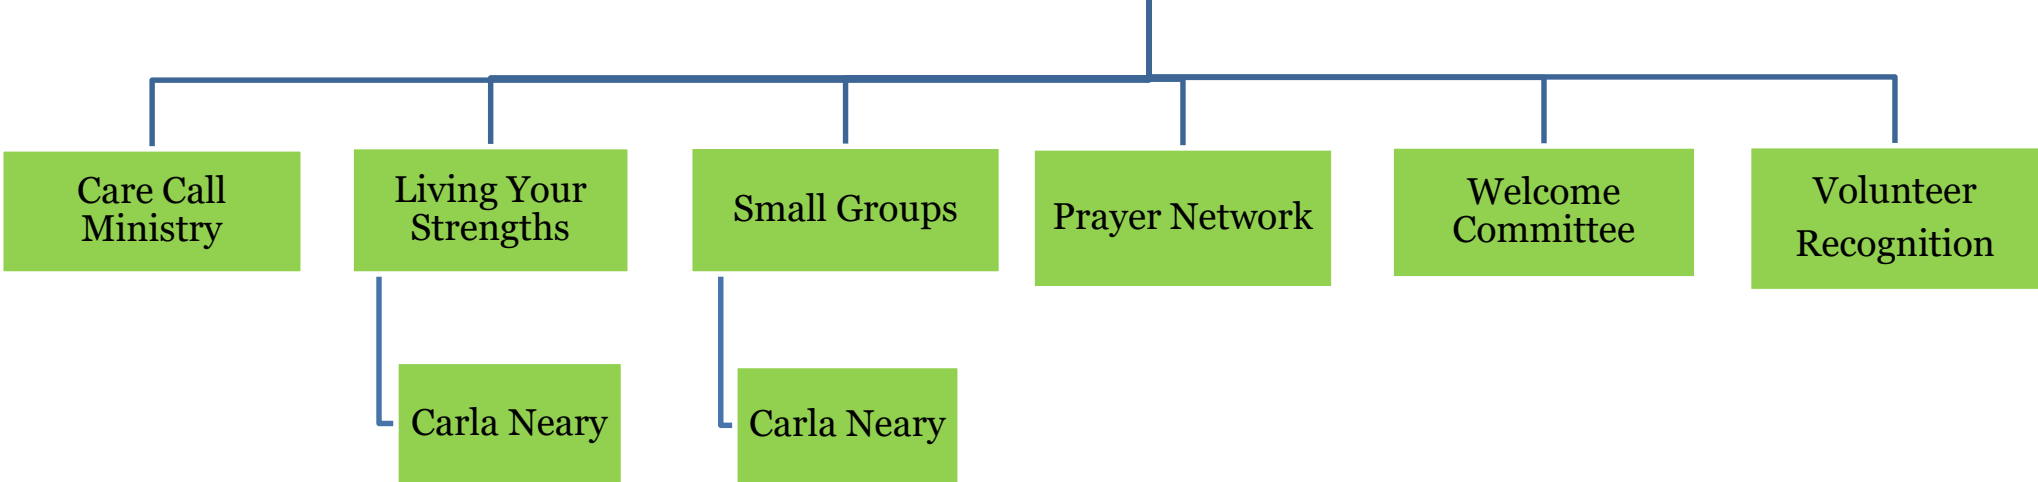

Parish Festival

Technology Committee

Weekend Experience

Scrip

- Resources/Tools for all Commissions & Ministries:
- Living Your Strengths
 - Formed
 - Flocknote

**Stewardship & Evangelization
Commission
Cathy Laughlin
Chair - Jim Welborne**