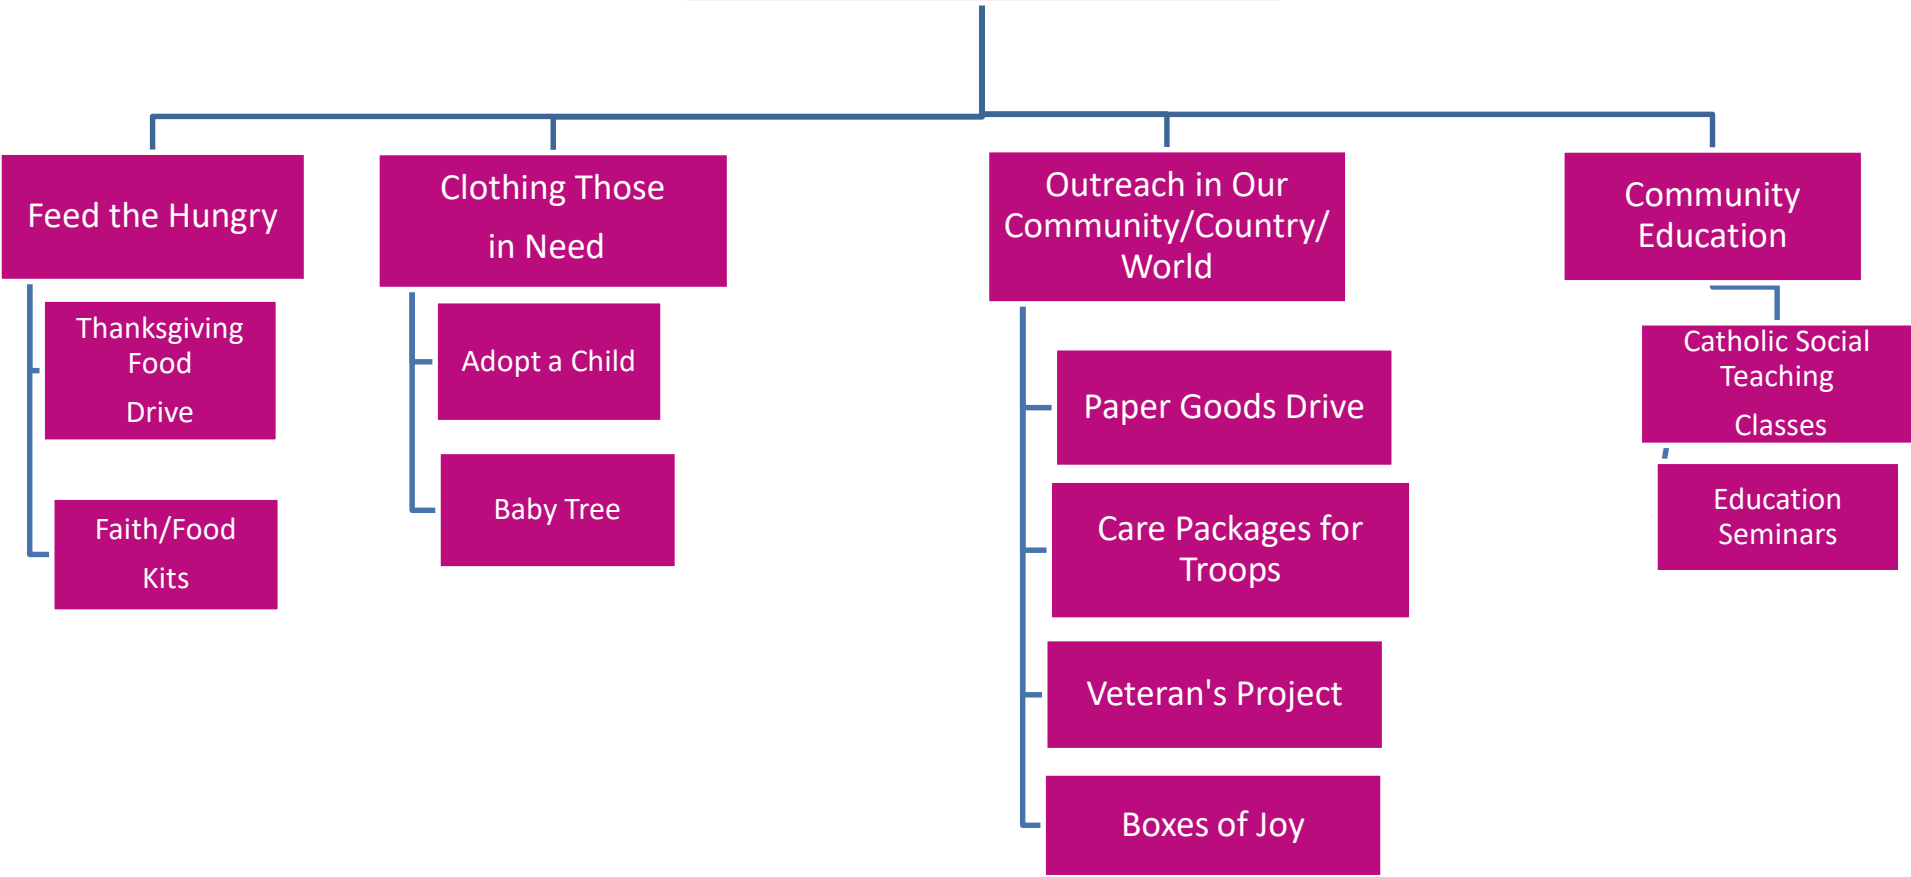

**Peace & Social Justice
Commission
Cathy Laughlin
Chair - Eric & Laura
Wozniak**