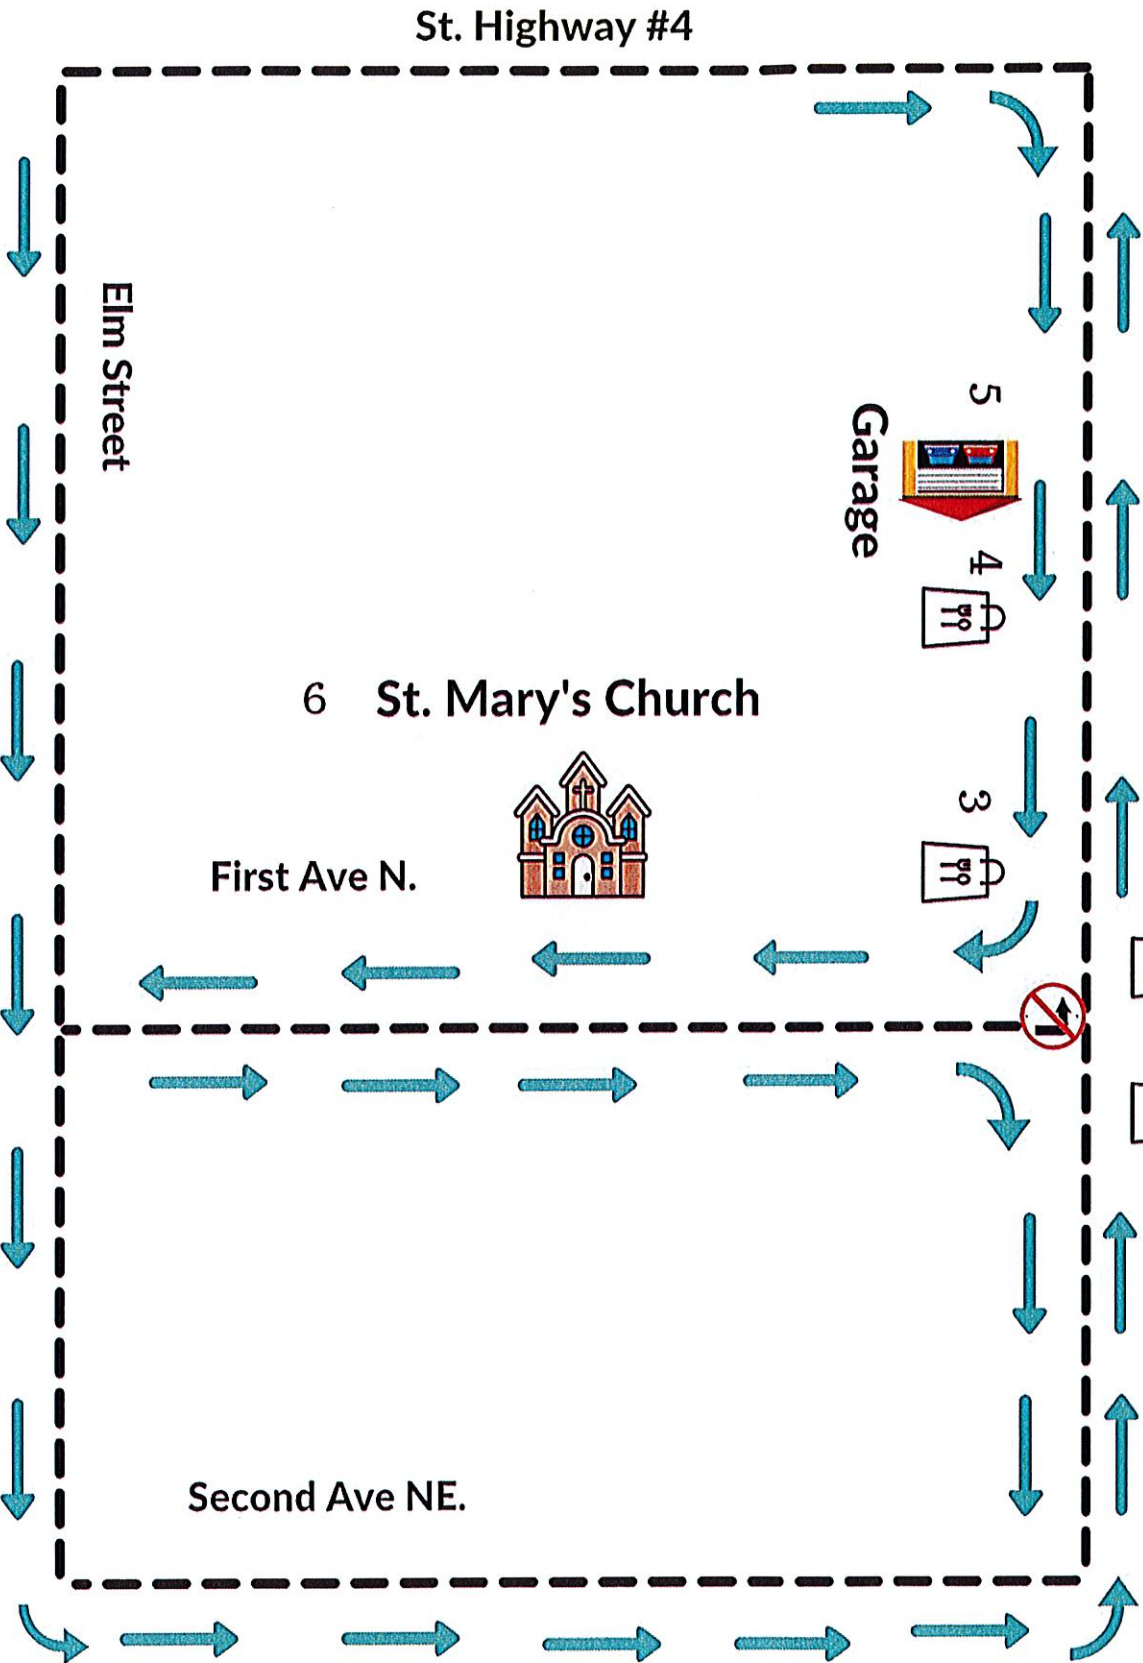

ST. MARY'S - SLEEPY EYE
SAUSAGE DINNER

SUNDAY, MARCH 7

**DRIVE
THROUGH
ONLY**

**TAKEOUT MEALS
9:30 AM - 1:30 PM**

All meals are
adult size
takeouts
\$12

Meat Sales in school bus garage
Sat, March 6, 9 am to 4:30 pm
Sun, Mar 7, 9 am to 2:00 pm

Shut-in delivery
to order call 794-4842 after 8:30 am

St. Mary's School

2

1

5

4

3

6 St. Mary's Church

First Ave N.

Elm Street

Second Ave NE.

1 meal ticket sales

2 meal pickup

3 meal pickup

4 meal ticket sales

5 meat sales

6 raffle ticket collection