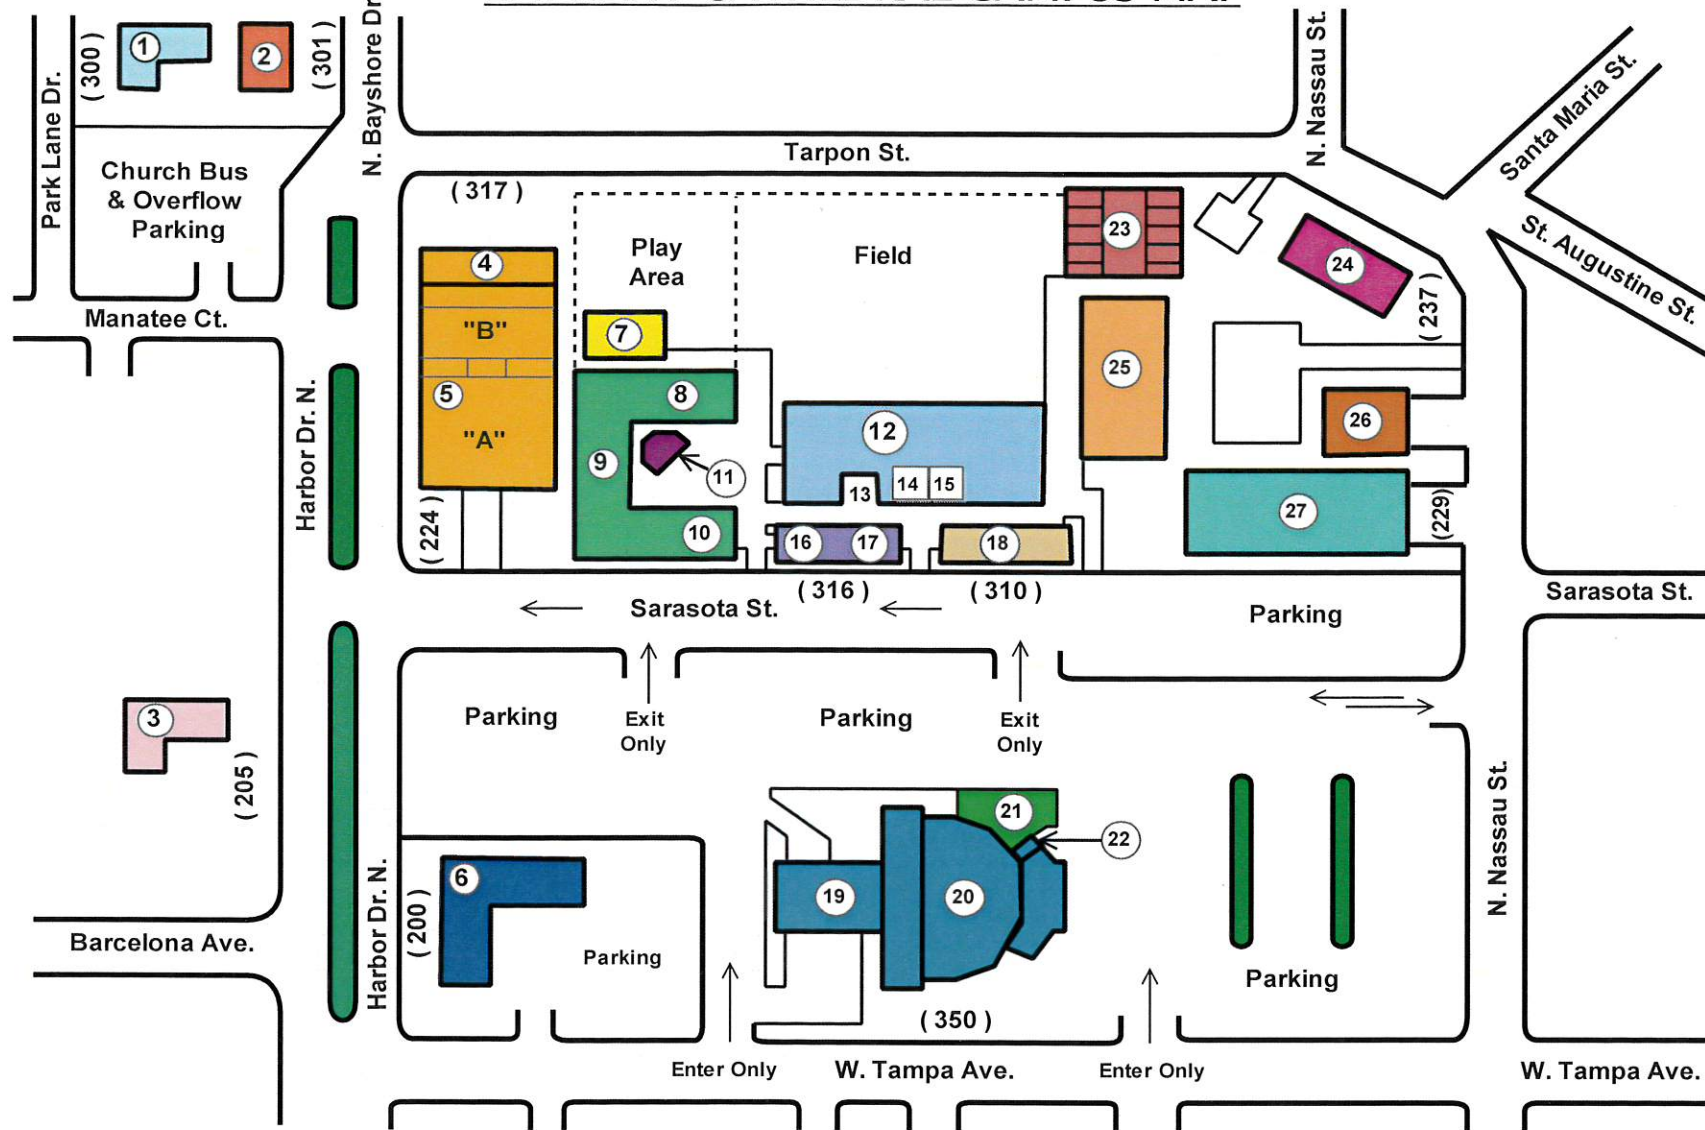

# EPIPHANY CATHEDRAL CAMPUS MAP

1. Residence (300 Park Lane)
2. Pregnancy Care Center (301 N. Bayshore Dr.)
3. Mercy House (205 Harbor Dr. N.)
4. Maintenance (ground floor) (317 Tarpon St.)  
Youth Ministry (2nd floor)
5. Parish Center (224 Harbor Dr. N.)
  - Hall "A"
  - Hall "B"
  - Meeting Rooms 1 & 2
  - Parish Special Events Office
  - Craft Room

6. Magi Hall (200 Harbor Dr. N.)
  - Meeting Rooms
  - Parish Library
7. Pavilion
8. Cafeteria
9. Media & Technology Bldg.
10. Early Learning Center
11. Santa Maria (Children's) Chapel
12. School
13. Butterfly Garden
14. Music Director
15. Development Office

16. Junior Kindergarten
17. School Offices (316 Sarasota St.)
18. Parish Offices (310 Sarasota St.)
19. Epiphany Cathedral Chapel
20. Epiphany Cathedral (350 W. Tampa Ave.)
21. Memorial Garden
22. Gift Shop
23. Esteban G. Soy Building
  - Youth Ministry Office
  - Religious Education
  - Accounting Offices
  - Meeting Room 107

- Meeting Room 109
- Meeting Room 110
- Sharing Room
- Storage Room
- Parish Secretary
- Life Issues
- 24. Rectory Annex (237 N. Nassau St.)
- 25. Marian Hall and School Gym
- 26. Rectory Garage
- 27. Rectory (229 N. Nassau St.)