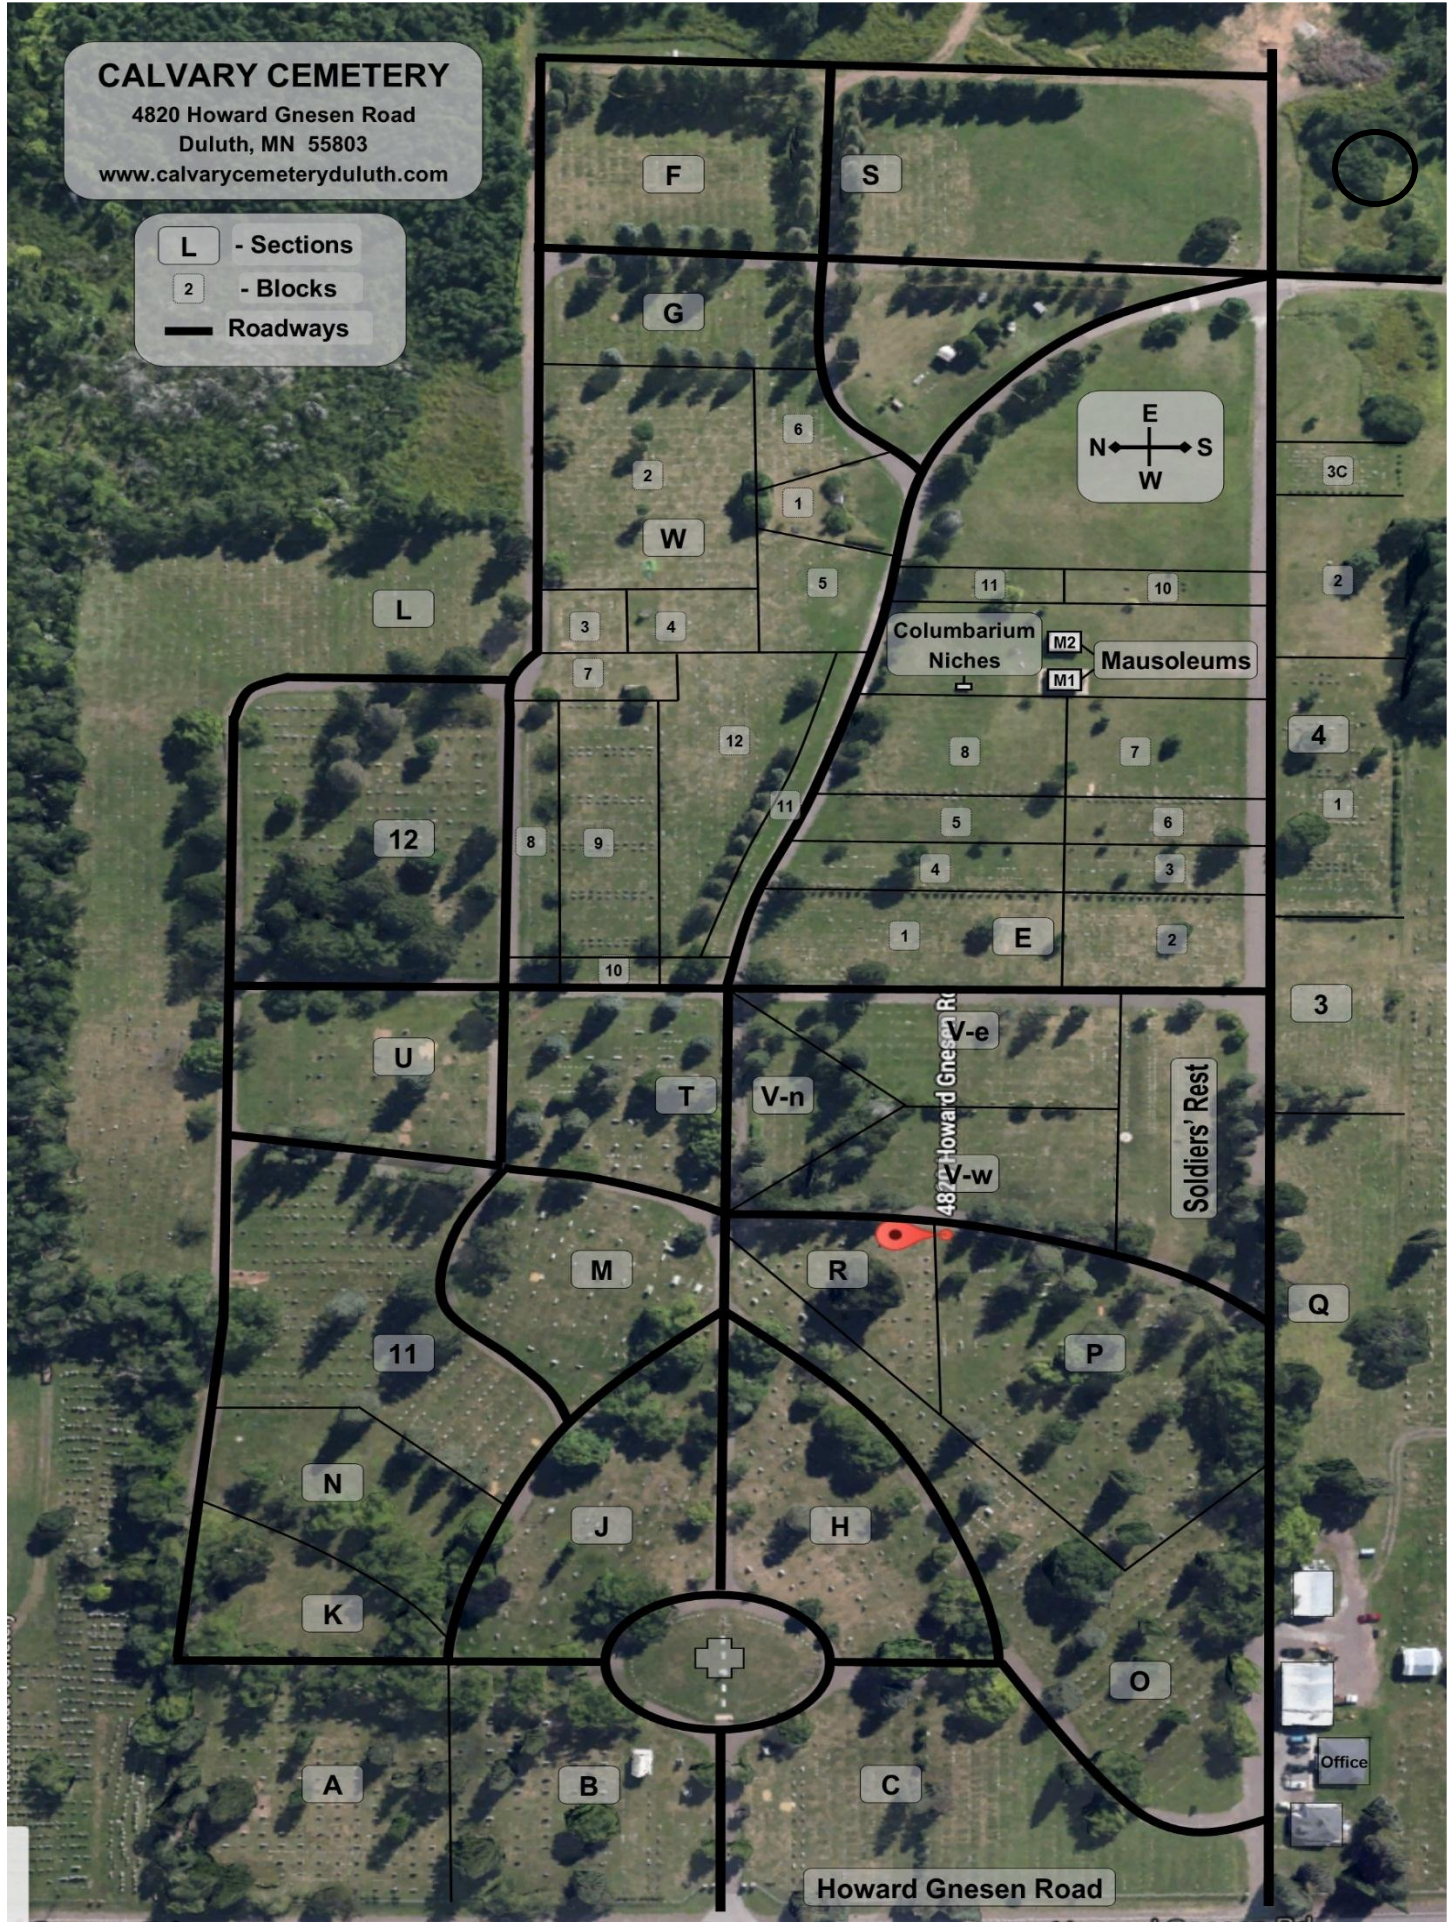

CALVARY CEMETERY

4820 Howard Gnesen Road
Duluth, MN 55803
www.calvarycemeteryduluth.com

L - Sections

2 - Blocks

— Roadways

Columbarium
Niches

Mausoleums

Soldiers' Rest

Office

Howard Gnesen Road

4820 Howard Gnesen Rd